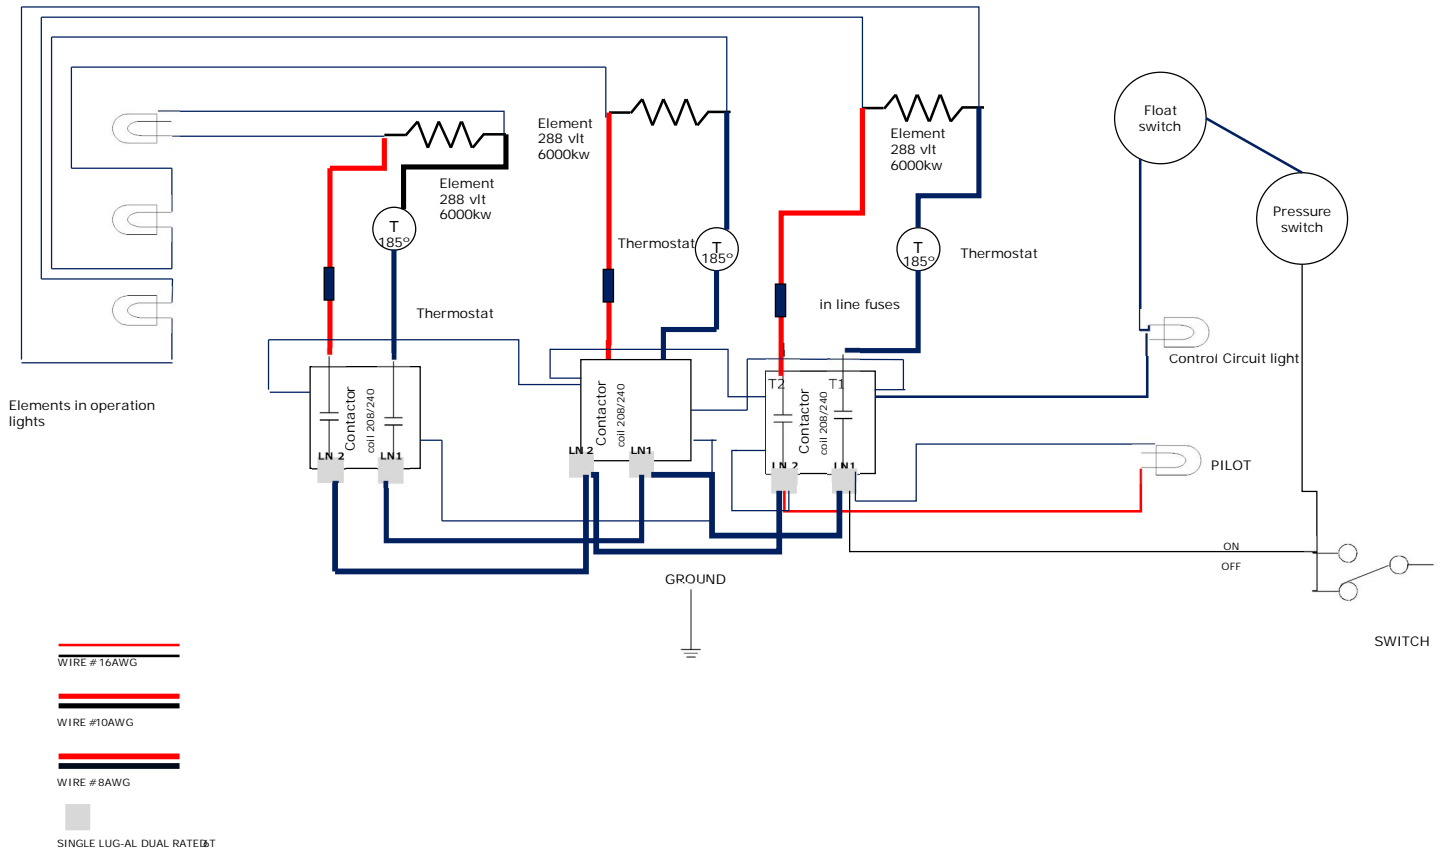

ELECTRIC DIAGRAM CRS 12 KW 240

**NOTE: MODEL CRS 12 240
USE ONE 60 AMP BREAKER AND 90°C COPPER WIRE W/GROUND**