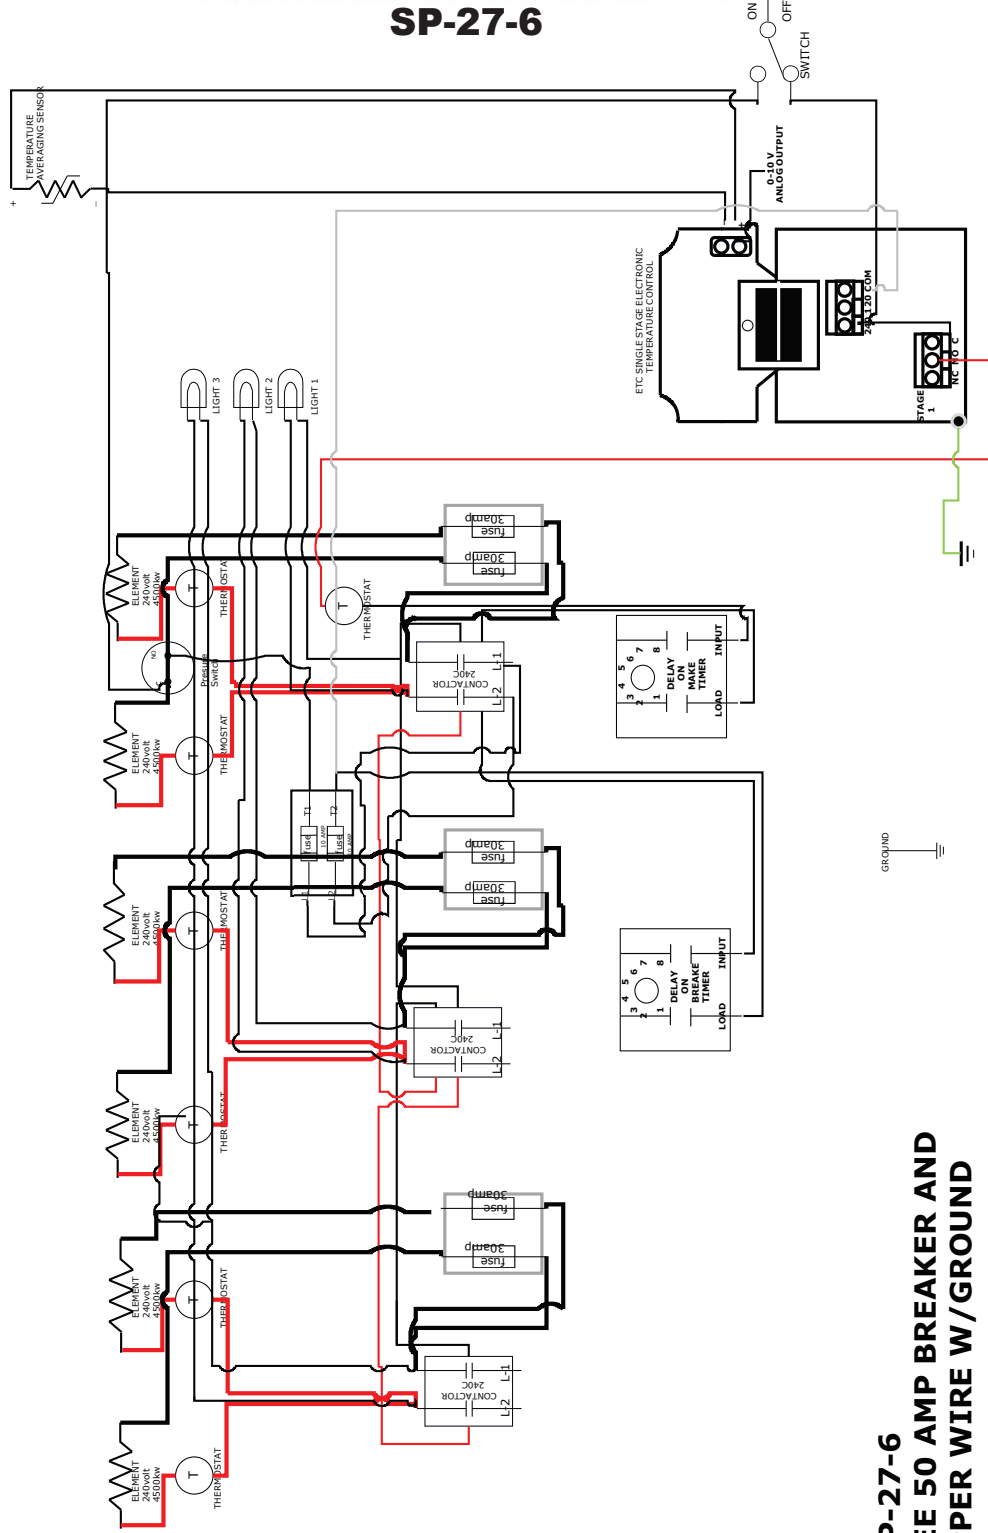

Tankless, Inc.

Quality, Energy-Saving, Tankless Hot Water Heaters

SP-27-6

ELECTRI DIAGRAM SP-27-6 KW 240/208 VOLT

**MODEL SP-27-6
USE THREE 50 AMP BREAKER AND
90°C COPPER WIRE W/ GROUND**