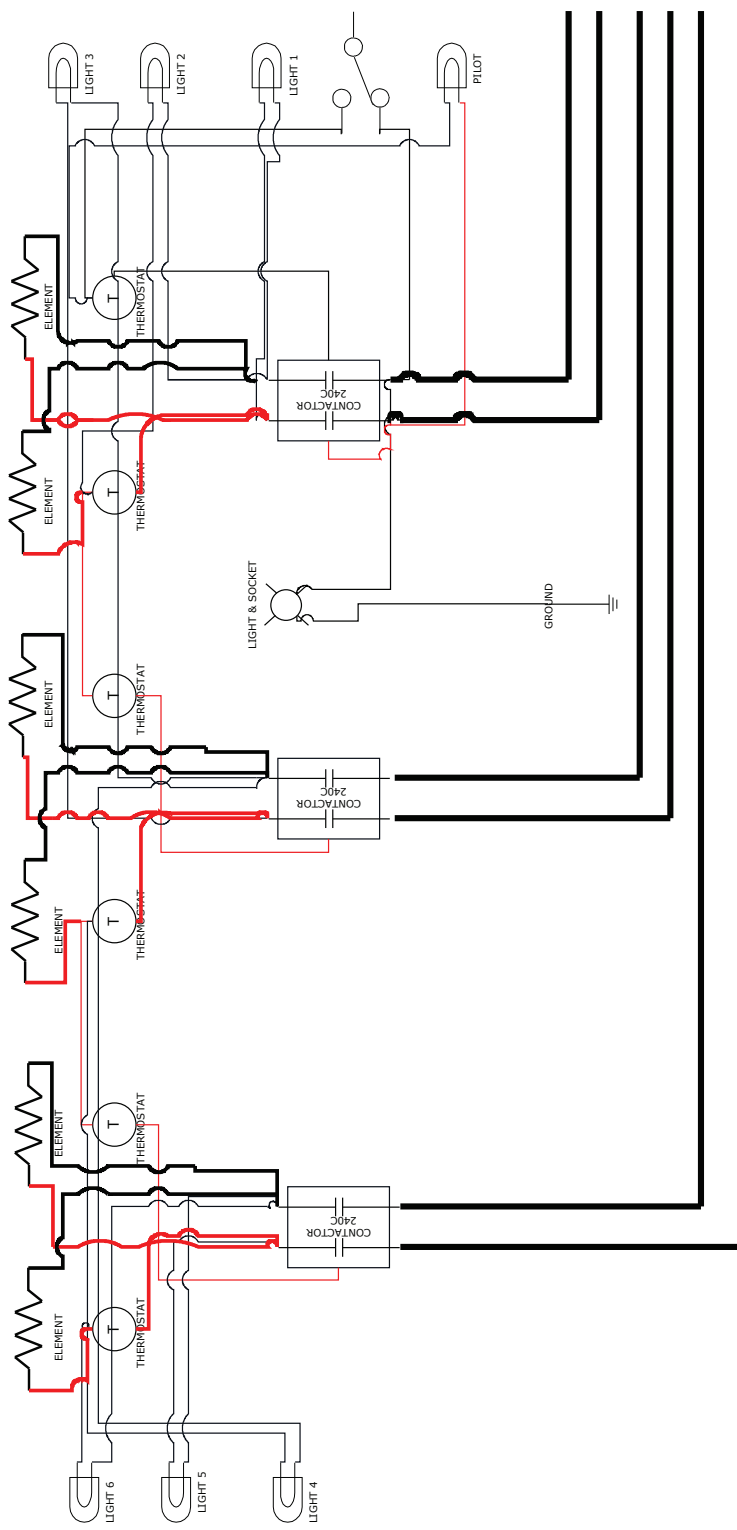

Tankless, Inc.

Quality, Energy-Saving, Tankless Hot Water Heaters

H-36-6

ELECTRI DIAGRAM H-36-6 KW 240 VOLT

**MODEL H-36-6
USE THREE 50 AMP BREAKER AND
90°C COPPER WIRE W/GROUND**