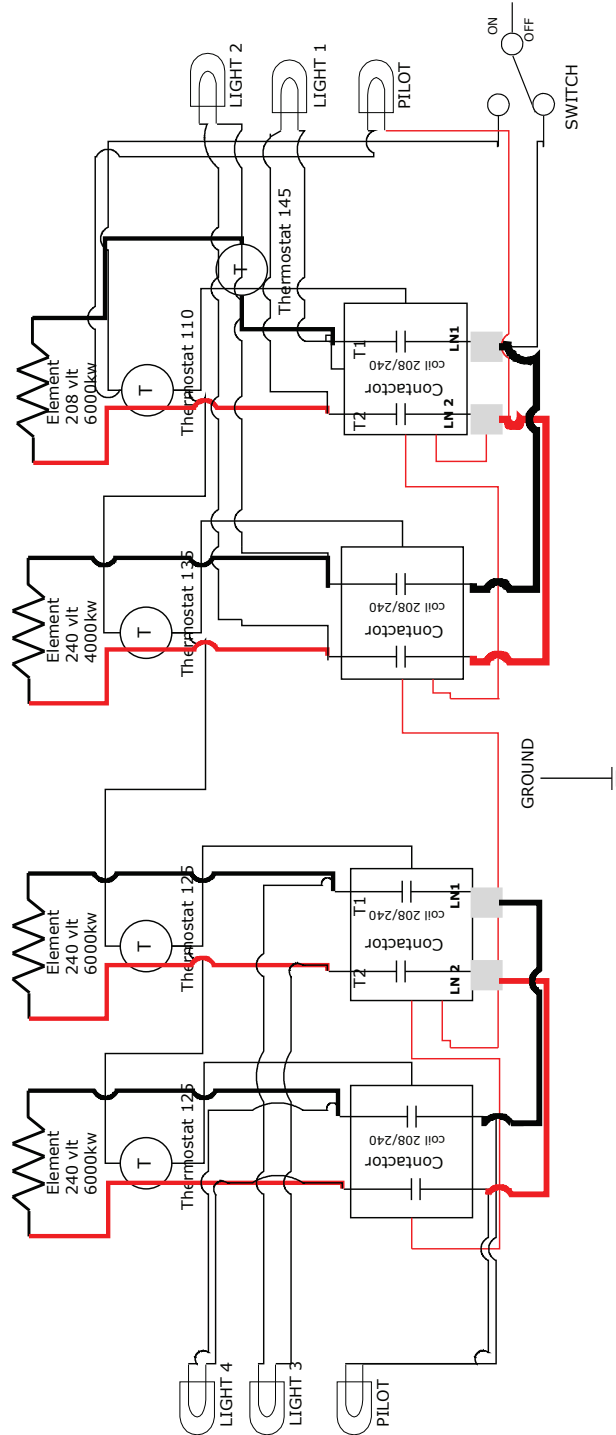

Tankless, Inc.

Quality, Energy-Saving, Tankless Hot Water Heaters

H-24-4

ELECTRIC DIAGRAM H-24-4

- WIRE # 16AWG
- WIRE # 10AWG
- WIRE # 8AWG
- SINGLE LUG-AL DUAL RATED 6T

**NOTE: MODEL H-24-4
USE TWO 50 AMP BREAKER AND 90°C COPPER WIRE W/GROUND**