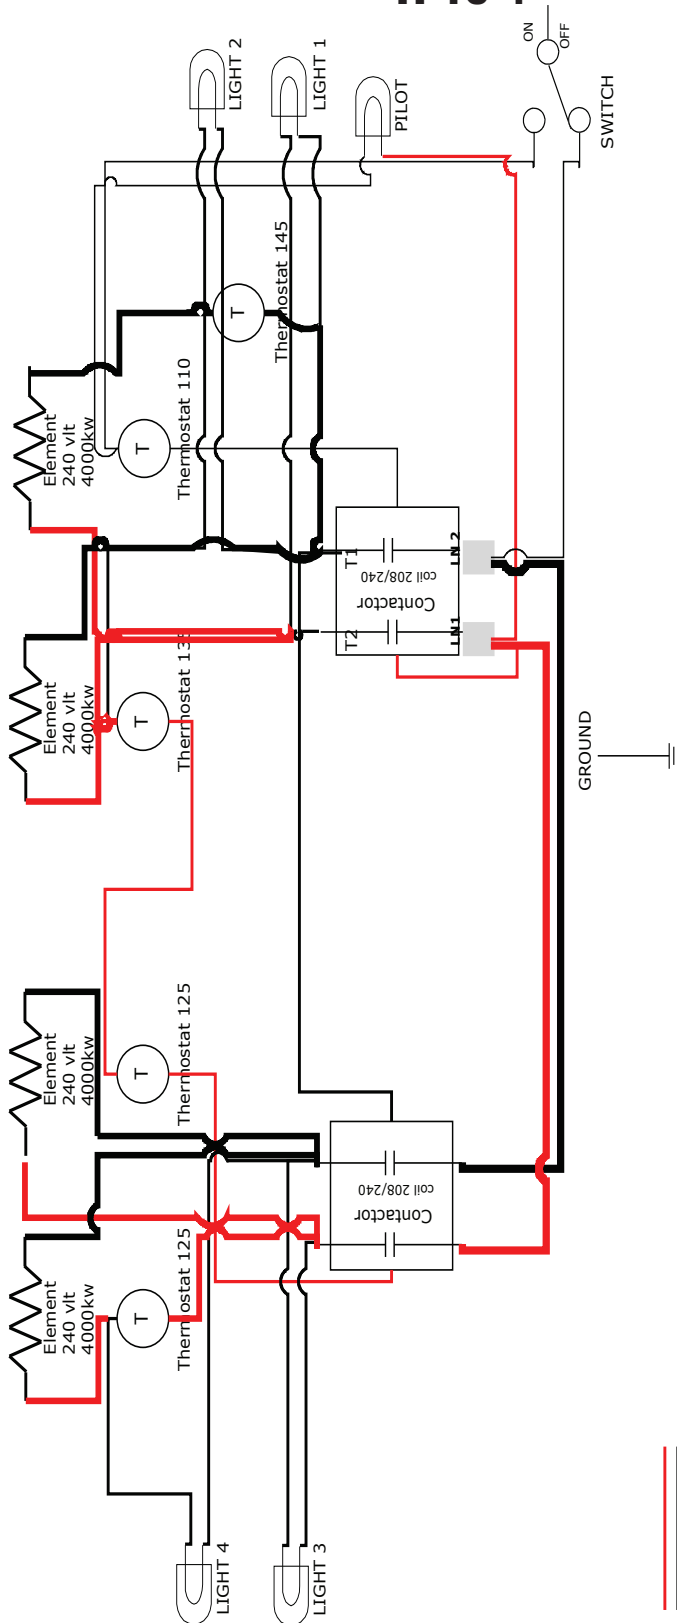

H-16-4

- WIRE # 16AWG
- WIRE # 10AWG
- WIRE # 8AWG
- SINGLE LUG-AL DUAL RATED 6T

**NOTE: MODEL H-16-4
USE 70AMP BREAKER AND 90°C COPPER WIRE W/GROUND**