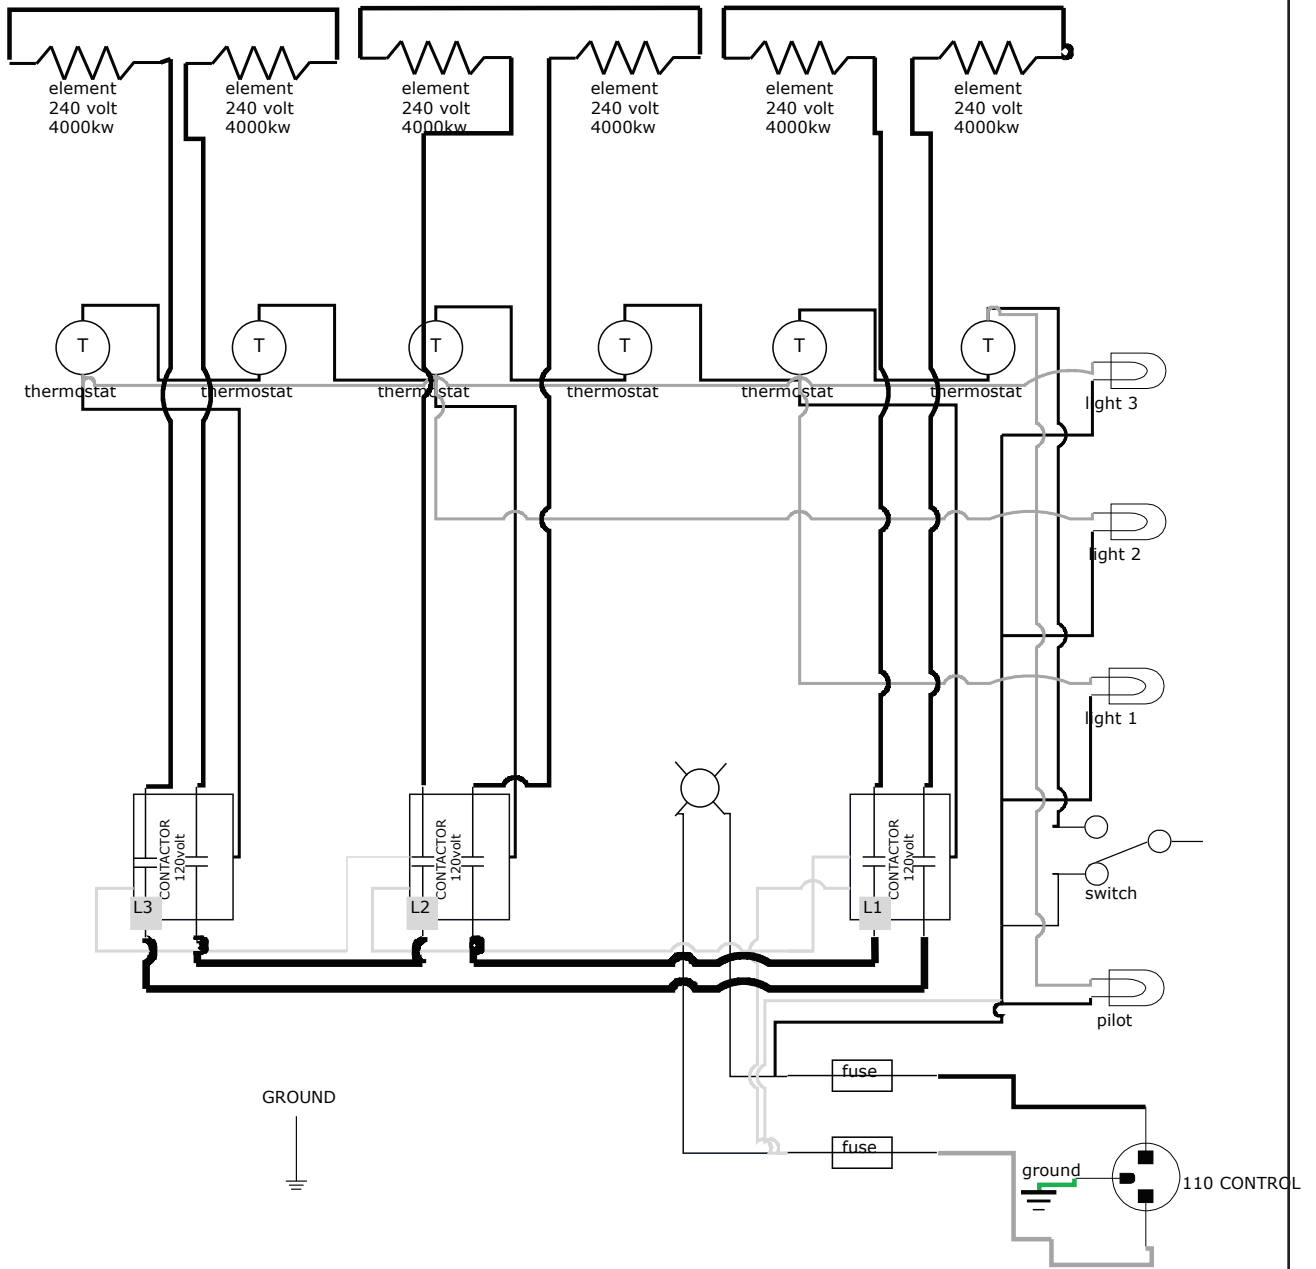

MODEL 24KW 3 PHASE 110 CONTROL CIRCUIT

Tankless, Inc.

Quality, Energy-Saving, Tankless Hot Water Heaters

— WIRE #16AWG

— WIRE #10AWG

— WIRE #8AWG

■ SINGLE LUG-AL DUAL RATED #2T

**NOTE: 24 KW 480 VOLT 3 PHASE 110 CONTROL CIRCUIT
USE 40 AMP BREAKER AND #8 THHN WIRE W/GROUND**