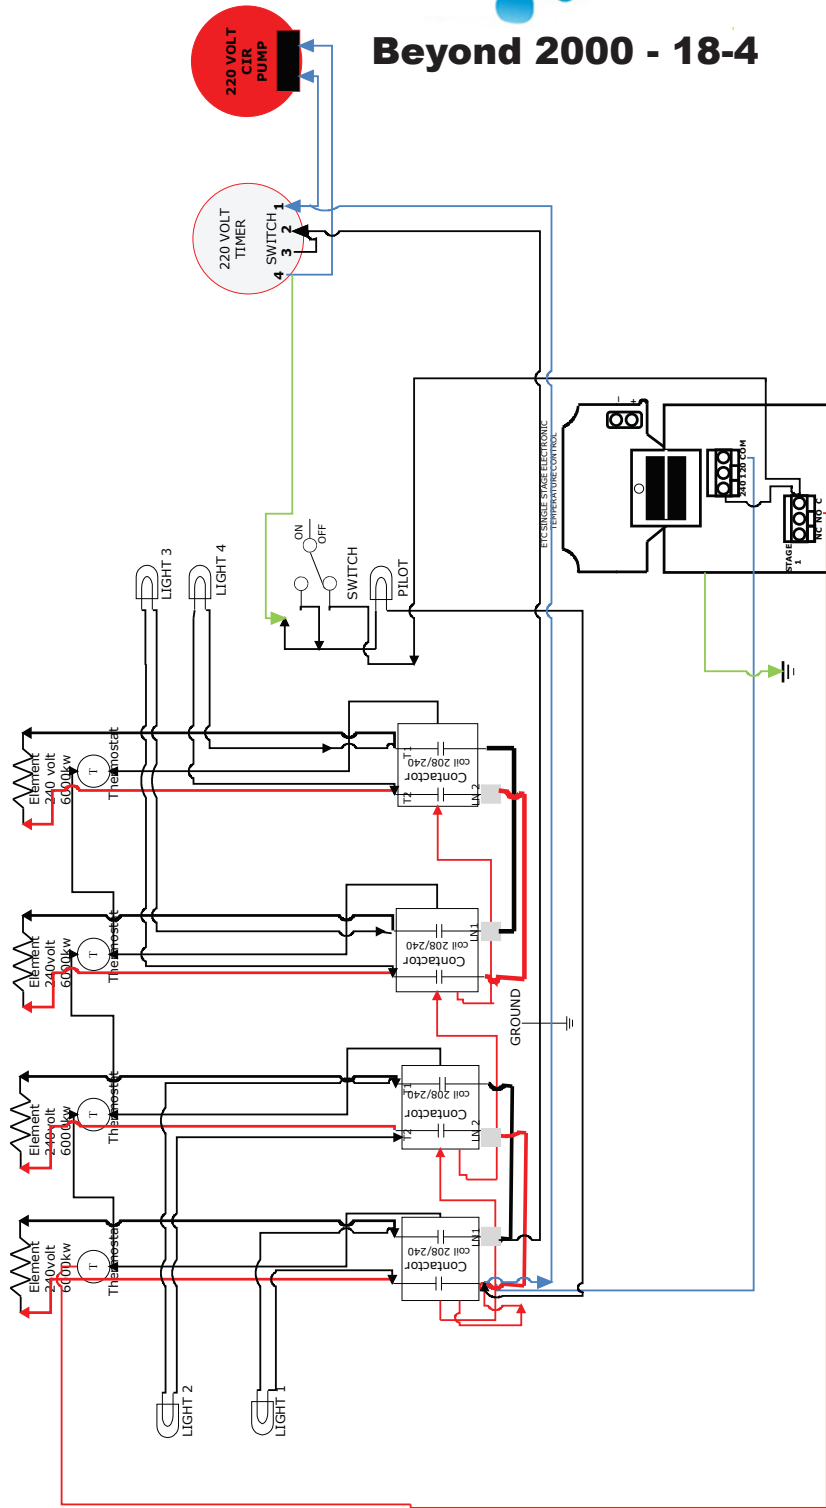

Beyond 2000 - 18-4

ELECTRIC DIAGRAM MODEL BY 2000 24-4

- WIRE # 16AWG
- WIRE # 10AWG
- WIRE # 8AWG

SINGLE LUG-AL DUAL RATED 6T

USE TWO 60 AMP BREAKER AND 90°C COPPER WIRE W/ GROUND